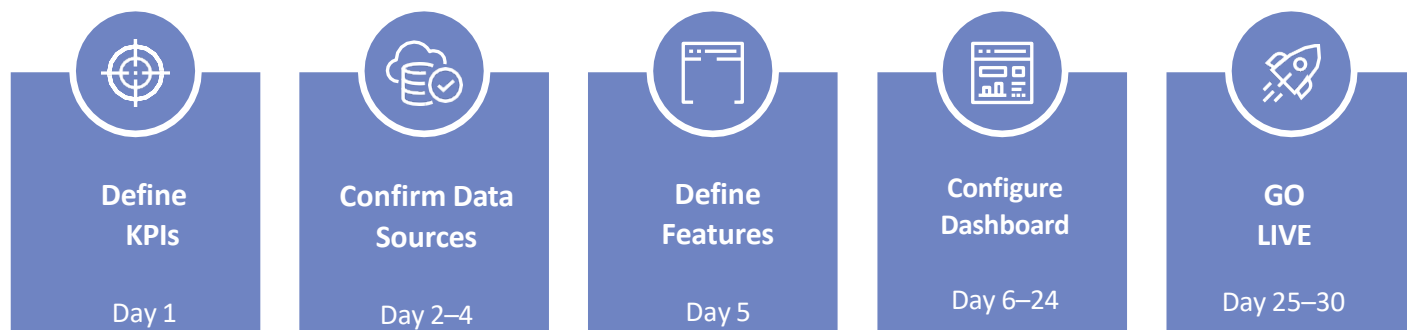

Our Onboarding Process

Contact us today!

Visit: www.saison-technology-intl.com

Email: salesop@saison-technology-intl.com

Call (855) 815-1518

North American Global HQ

400 Concar Drive -- San Mateo, CA 94402

Worldwide Locations

Tokyo, Osaka, Nagoya, Fukuoka
Beijing, Shanghai, Singapore and London