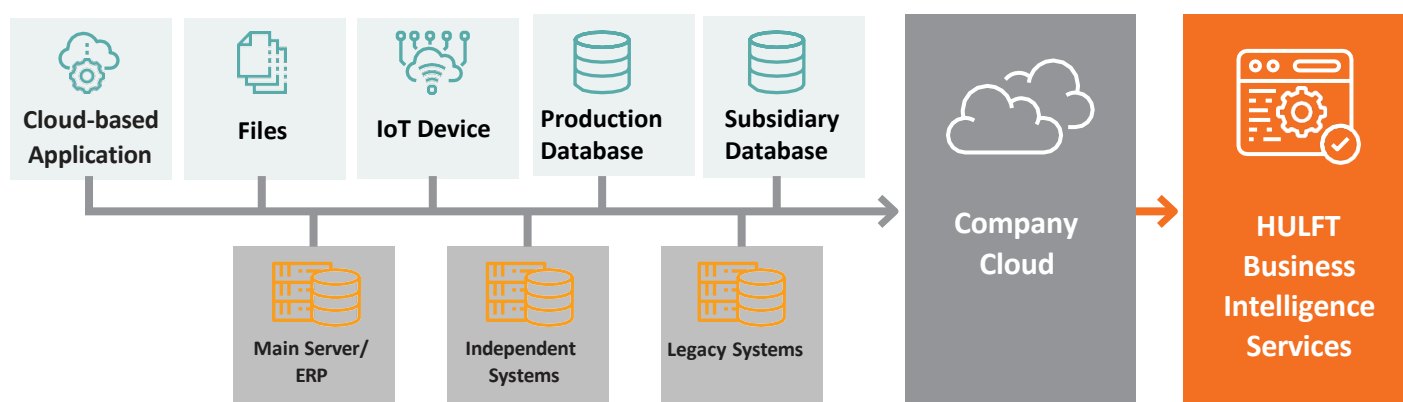

BI Architecture